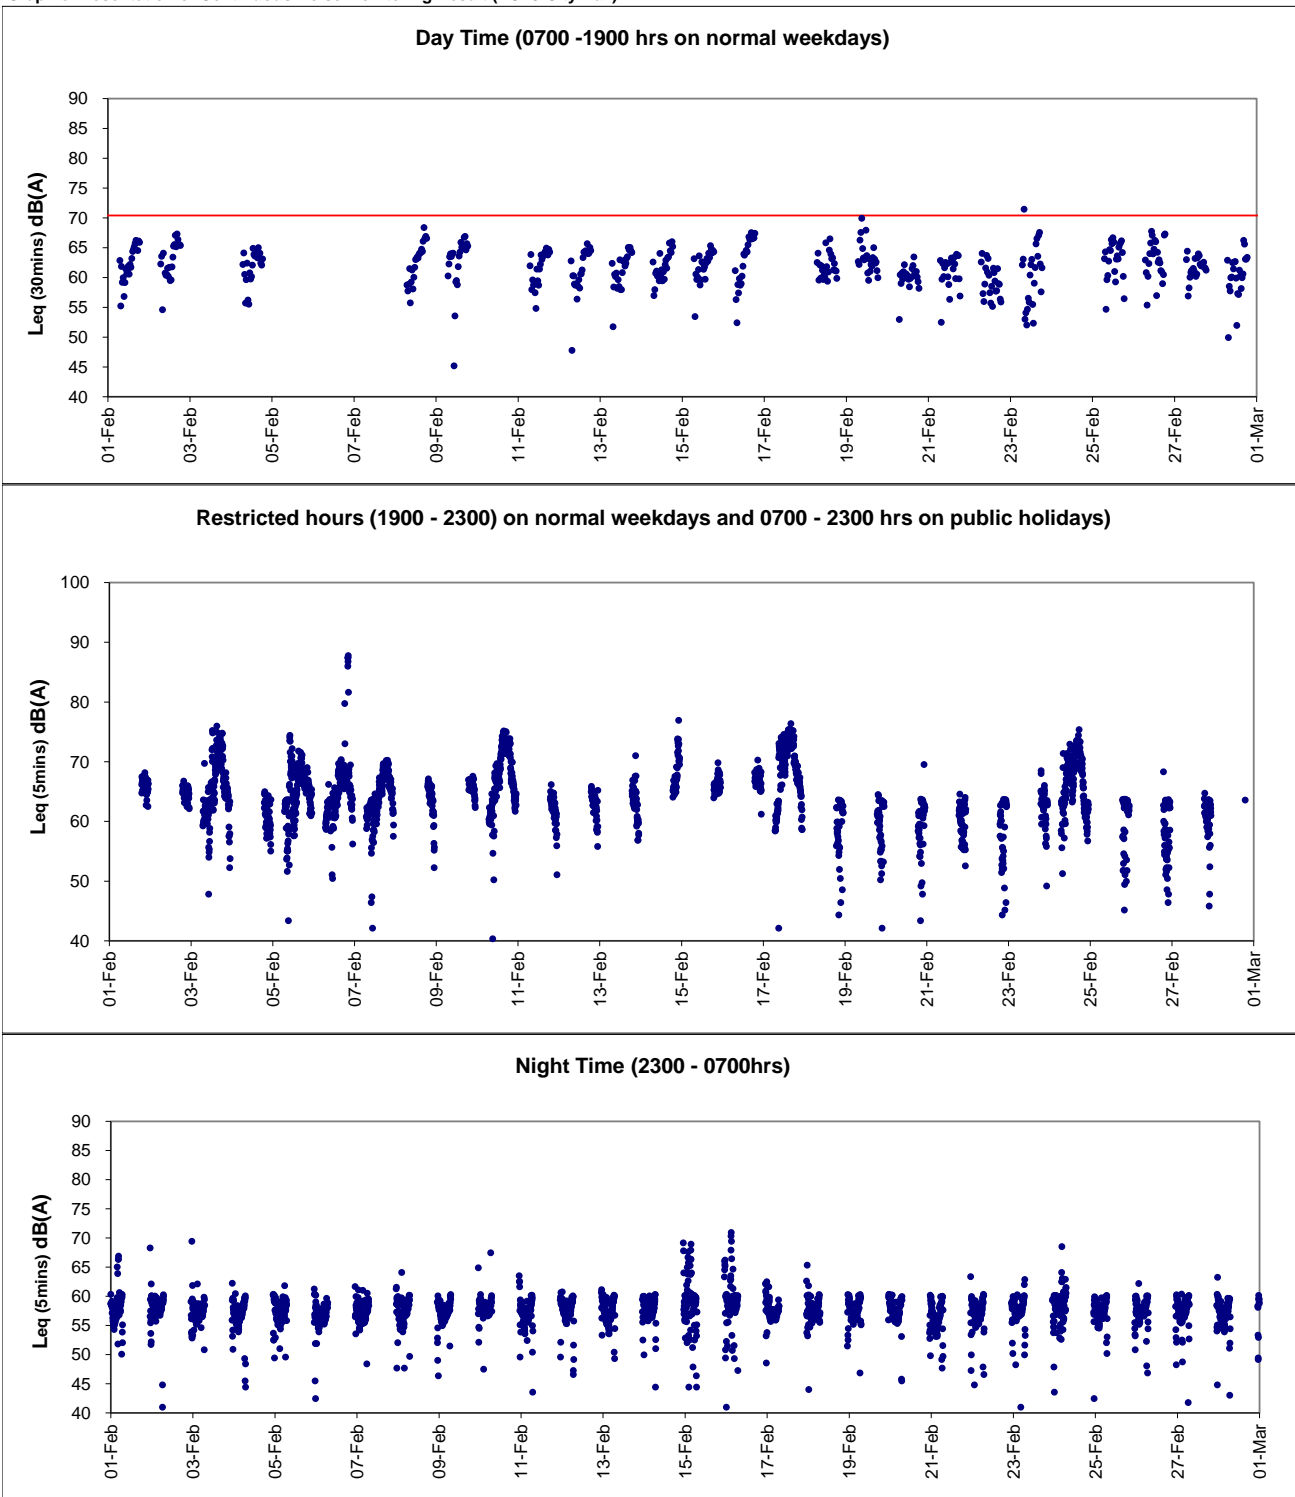

Graphic Presentation of Continuous Noise Monitoring Result (ACL3-City Hall)

After the investigation, no construction works was conducted by Contractor HK/2012/08 and HY/2010/08 at CR111 area on 23 February 2019. Meanwhile, public events were held at area opposite to the monitoring station during the concerned period and considered as the major noise contribution. As such, the exceedance was considered as non-project related.